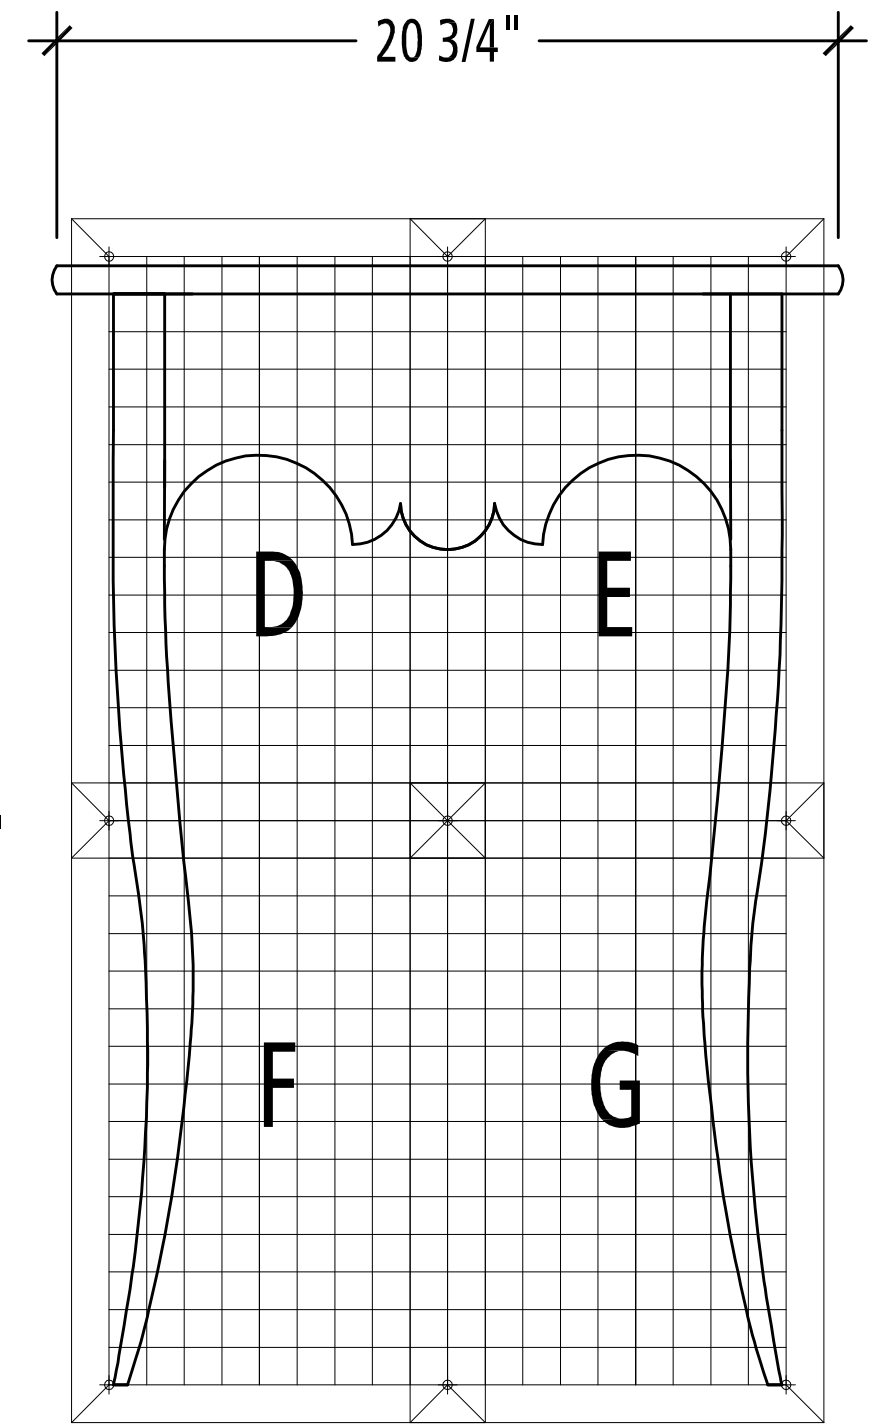

Leg

Elevation

Profile

Creole Table

Popular Woodworking February 2007

Patterns by John Hutchinson